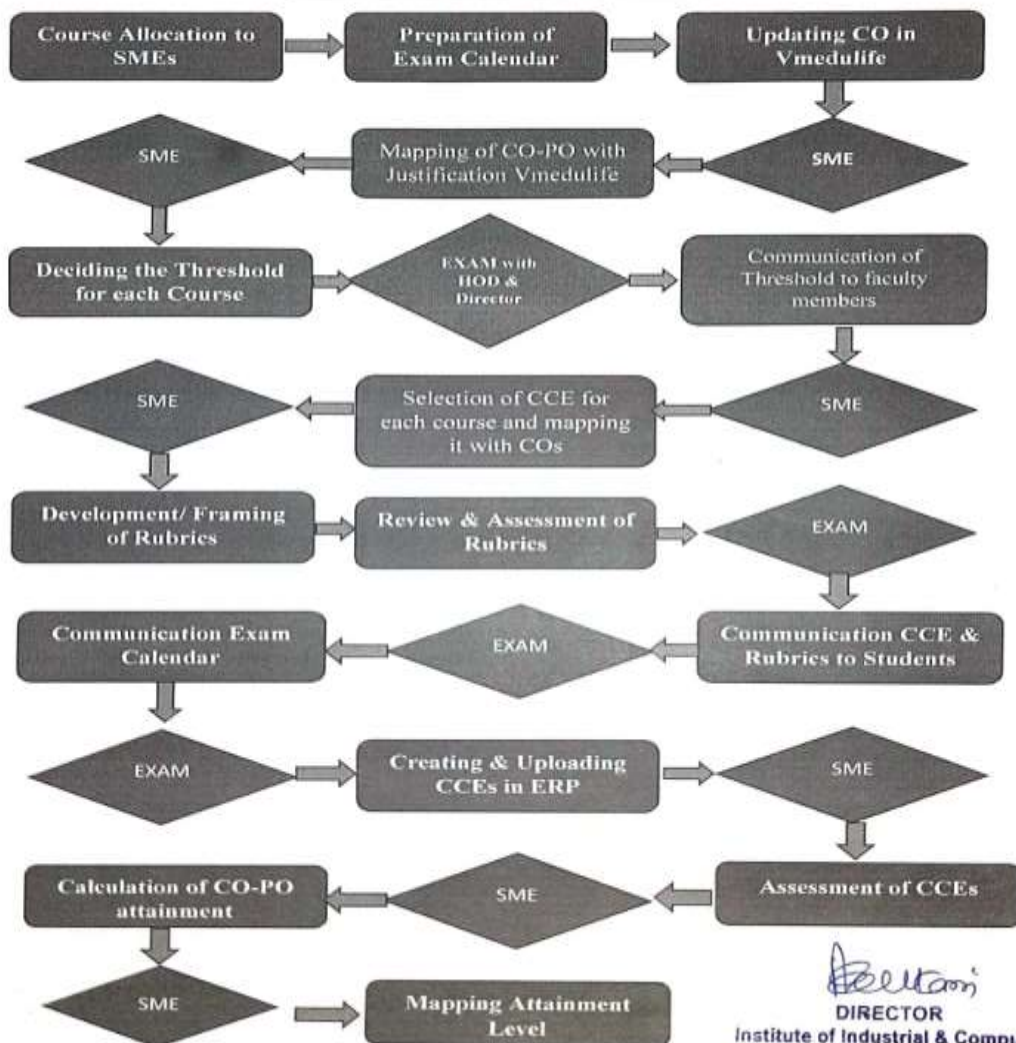

ATSS's

Institute of Industrial & Computer Management & Research, Nigdi

Criteria I - Curricular Aspects

1.1 Curricular Planning and Implementation

1.1.1 The Institution ensures effective curriculum planning and delivery through a well-planned and documented process including Academic calendar and conduct of continuous internal Assessment

Audyogik Tantra Shikshan Sanstha's
Institute of Industrial and Computer Management and Research (IICMR)
Approved by AICTE, Permanently Affiliated to SP Pune University,
Recognized by DTE, Government of Maharashtra, NAAC Re-accredited
Ranked Platinum Category by AICTE-CB for Industry Linked Technical Institute
Awarded Best Management Institute for Industry Interface by CEGRI

MBA@IICMR

Evaluation & Assessment Process

Beetani
DIRECTOR
Institute of Industrial & Computer
Management & Research [I.I.C.M.R.]
Nigdi, Pune - 411 044